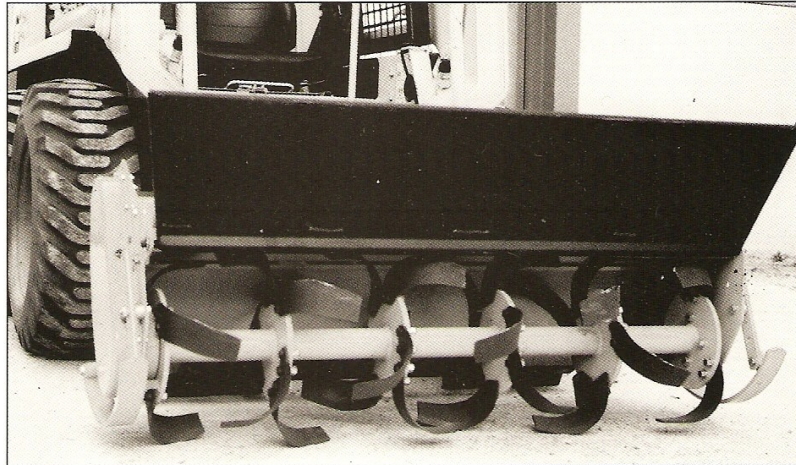

## HYDRAULIC ROTOCULTIVATOR

Ideal attachment, easily adaptable to any skid steer loader. The principal utility is at gardening works for soil preparation before planting and sowing. This equipment kills the weeds and prepares the soil for improve the subsoil aeration. The working depth is regulated by skids and it is possible to change the pulverization of the soil by the position of its adjustable cover.

|                    | RC 1300 | RC 1500 |
|--------------------|---------|---------|
| Working width (m)  | 1,30    | 1,50    |
| Working depth (cm) | 15      | 15      |
| Weight (kg)        | 230     | 250     |
| Frequency (rpm)    | 210     | 210     |
| Horse power (cv)   | 25      | 30      |
| Number of blades   | 30      | 36      |